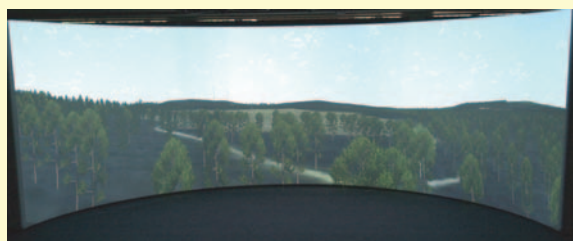

## What is it?

The Macaulay Virtual Landscape Theatre uses a large curved screen and some crafty computer modelling to transport you into landscapes of the past, present and future.

## What is it for?

In this everchanging world, the theatre gives you the opportunity to experience landscapes by moving around the virtual world and providing feedback on what you see.