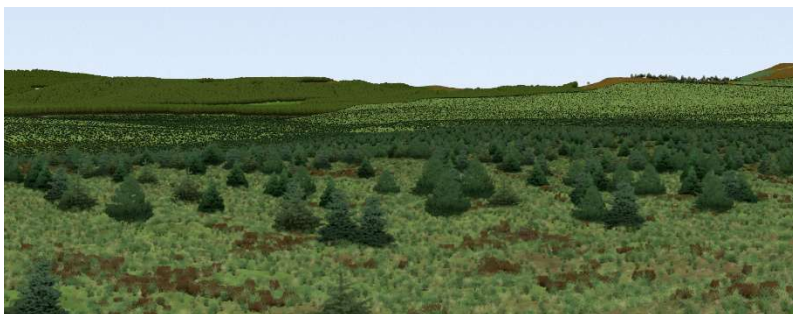

OECD  David Miller: The Macaulay Institute, Craigiebuckler, Aberdeen, AB15 8QH, UK • e-mail: d.miller@macaulay.ac.uk

WHAT IS IT?

The Macaulay Virtual Landscape Theatre is a mobile curved screen projection facility, in which people can be 'immersed' in computer models of their environment to explore landscapes of the past, present and future.

WHAT IS IT FOR?

The facility is the first mobile unit of its kind in the United Kingdom, and will be used for scientific research as well as engagement with the public on issues of landscape change.

Three Scenarios of Landscape Change

Research Role

The mobile facility supports leading edge research into:

- quantitative and qualitative surveys of public preferences for landscapes and the values we place upon our countryside
- developing methods of best practice in stakeholder participation in planning and proposed changes for the countryside
- evaluating potential outcomes of future policy choices (e.g. CAP reform)